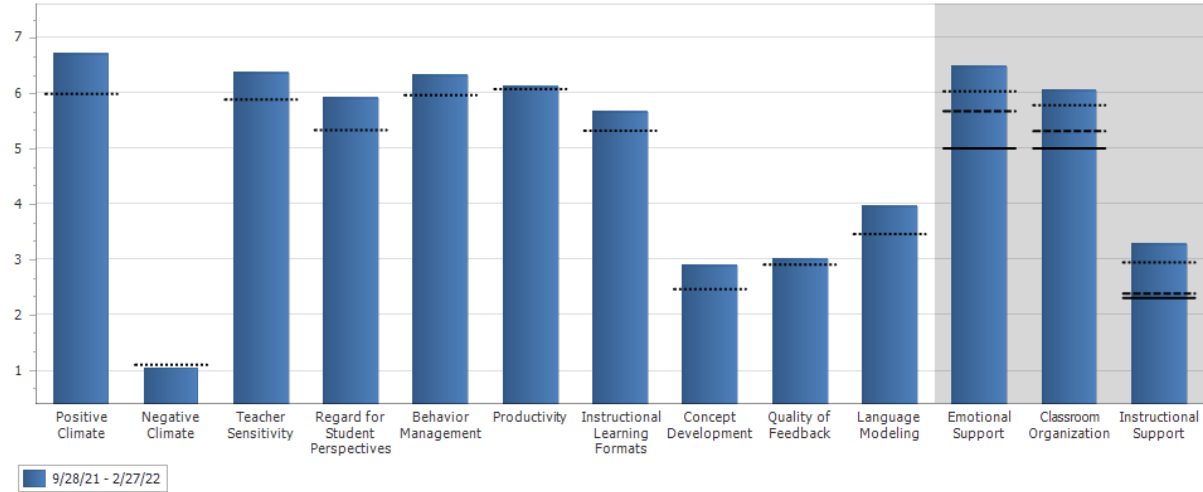

BEFORE

Malheur Co Child Development Center
5630 - Pre-K CLASS® Average Score Charts
Observations occurring: 9/28/2021 - 2/27/2022

Malheur Co Child Development Center

2020 National Average
2020 Lowest 10% Nationally - - - -
Re-competition Level _____