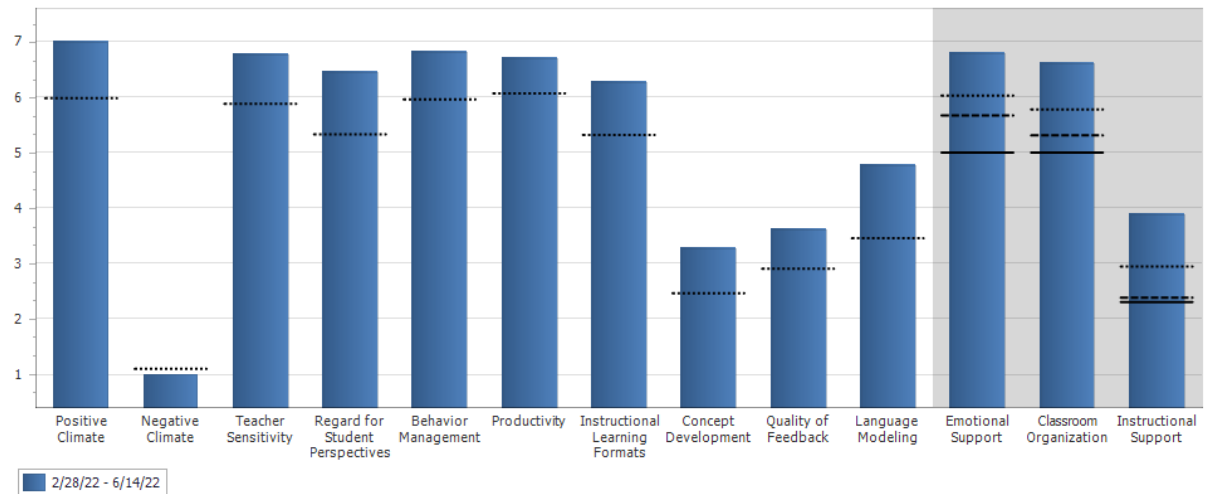

2/28/22 - 6/14/22	PC	NC	TS	RSP	BM	PD	ILF	CD	QF	LM	ES	CO	IS
2/28/22 - 6/14/22	7	1	6.78	6.45	6.83	6.72	6.28	3.28	3.61	4.78	6.81	6.61	3.89